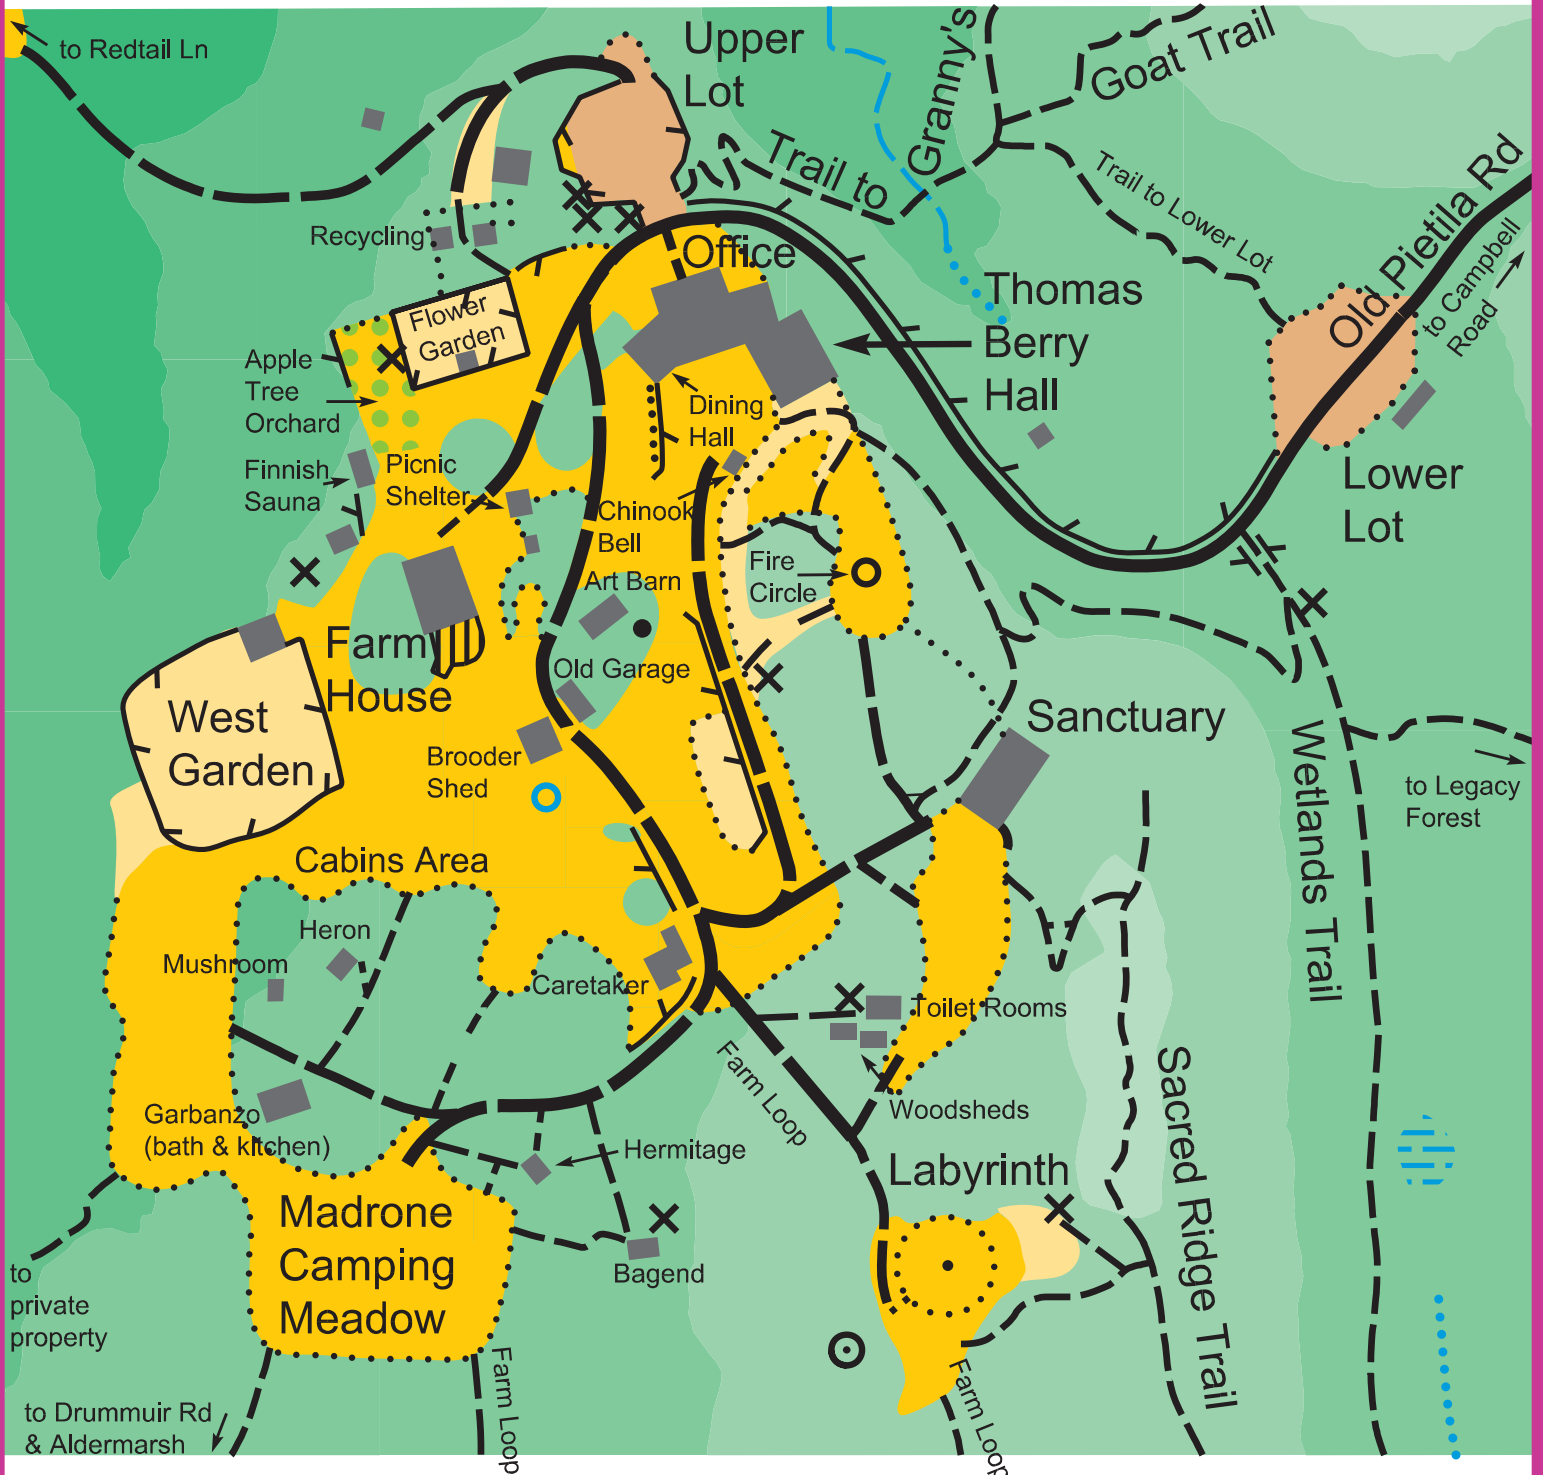

## Historic Farm Area

Cascade

**Orienteering Club**  
 PO Box 31375  
 Seattle, WA 98103  
[www.cascadeoc.org](http://www.cascadeoc.org)

\*See large map for symbol legend

### Credits:

Elevation data from Puget Sound Lidar Consortium  
 Field Checking: Bill & Heidi Cusworth (Jan-Mar 2009)  
 Eric Bone (1997)  
 Drafting: Bill Cusworth

SCALE 1:1500